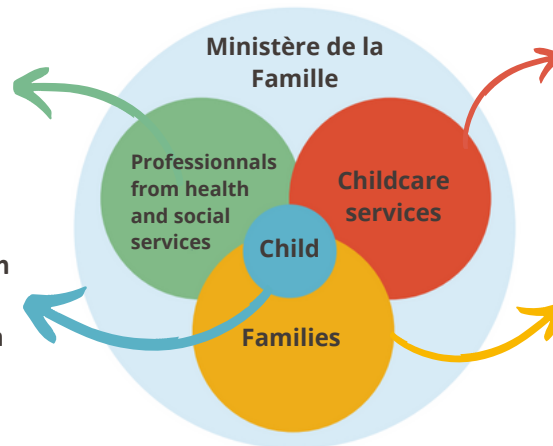

J'me fais
une place
en garderie

Since 1994

For a more **inclusive**
society... from
early childhood !

About us

J'me fais une place en garderie (JMFPG) is a Montreal-based organization that has supported **over 2500 families** since 1994 in their efforts to include their child in subsidized childcare services in Quebec.

About our services

The services are offered free of charge and are intended for families living with a child aged from **0 to 5 years old** with a **motor disability**, whether or not associated with another disability, and who live on the Island of **Montreal**.

Our work

Our support adapts to the needs expressed by families and childcare services. JMFPG's intervention aims to create partnerships and promote collaboration among all individuals involved in the inclusion of the child.

Supporting the establishment of collaborative relationships with **professionnels** from the health and social services.

Supporting the full participation and engagement of the **child** in daily routines and activities with their peer group.